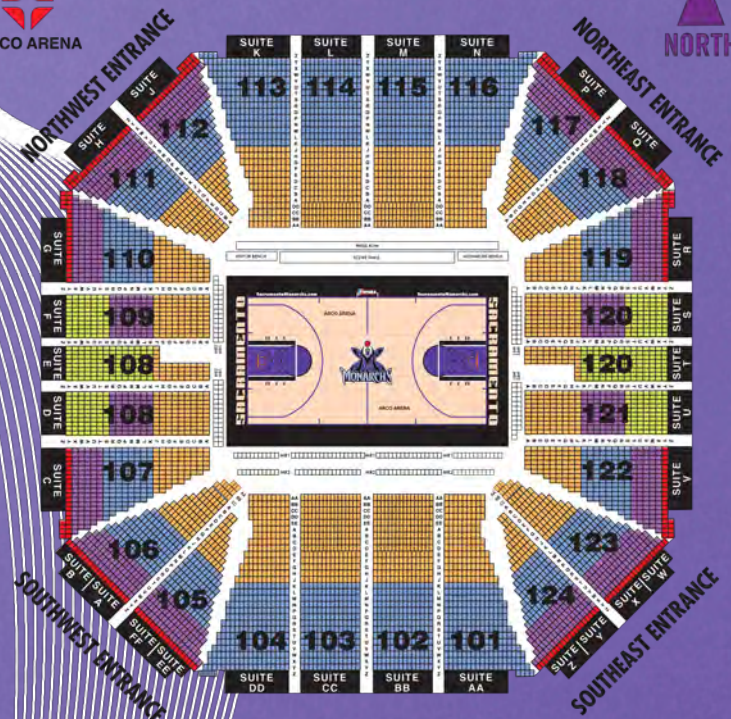

SEASON TICKETS START AT JUST \$180

To purchase 2010 Monarchs season tickets
call (916) 419-WNBA
or visit SacramentoMonarchs.com

2010 SEASON TICKET MVP PRICING	MR1	MR2 Baseline	MR2 Sideline					
SINGLE GAME (does not include ticket surcharge)	\$90.50	\$80.50	\$69.50	\$39.50	\$26.50	\$20.50	\$20.50	\$10
MVP SEASON TICKET PER GAME	\$86.50	\$76.50	\$65.50	\$36.50	\$24.50	\$18.50	\$10	\$N/A
MVP SEASON TICKET 18 GAMES	\$1,557	\$1,377	\$1,179	\$657	\$441	\$333	\$180	\$N/A

2010 MVP BENEFITS

	SEASON TICKETS MVP BENEFITS	\$10 SEASON PLAN BENEFITS
Sacramento Team Store Savings	10%	
Vacation Exchange	🏀	
Exclusive Partner Savings	🏀	
Exclusive MVP Gift	🏀	
Distinguished MVP ID Card	🏀	
Honorary Co-Captain Nominations	🏀	
Access to View Monarchs Practice	🏀	
MVP-Only Concession Stand Lines	🏀	
Player Intros Ball Exchange Experience (children 7-13)	🏀	
Exclusive MVP Price Advantage	🏀	🏀
Playoff Priority	🏀	🏀
Exclusive MVP Party with Monarchs Team	🏀	🏀
Exclusive MVP Presale Offers	🏀	🏀
Convenient Ticket Management with CLICKTIX	🏀	🏀
Opportunity for Priority Seat Relocation	🏀	🏀
Monarchs Sales and Service Account Executive	🏀	🏀
Weekly MVP E-mail Newsletter	🏀	🏀
Invites to Exclusive Monarchs Events	🏀	🏀